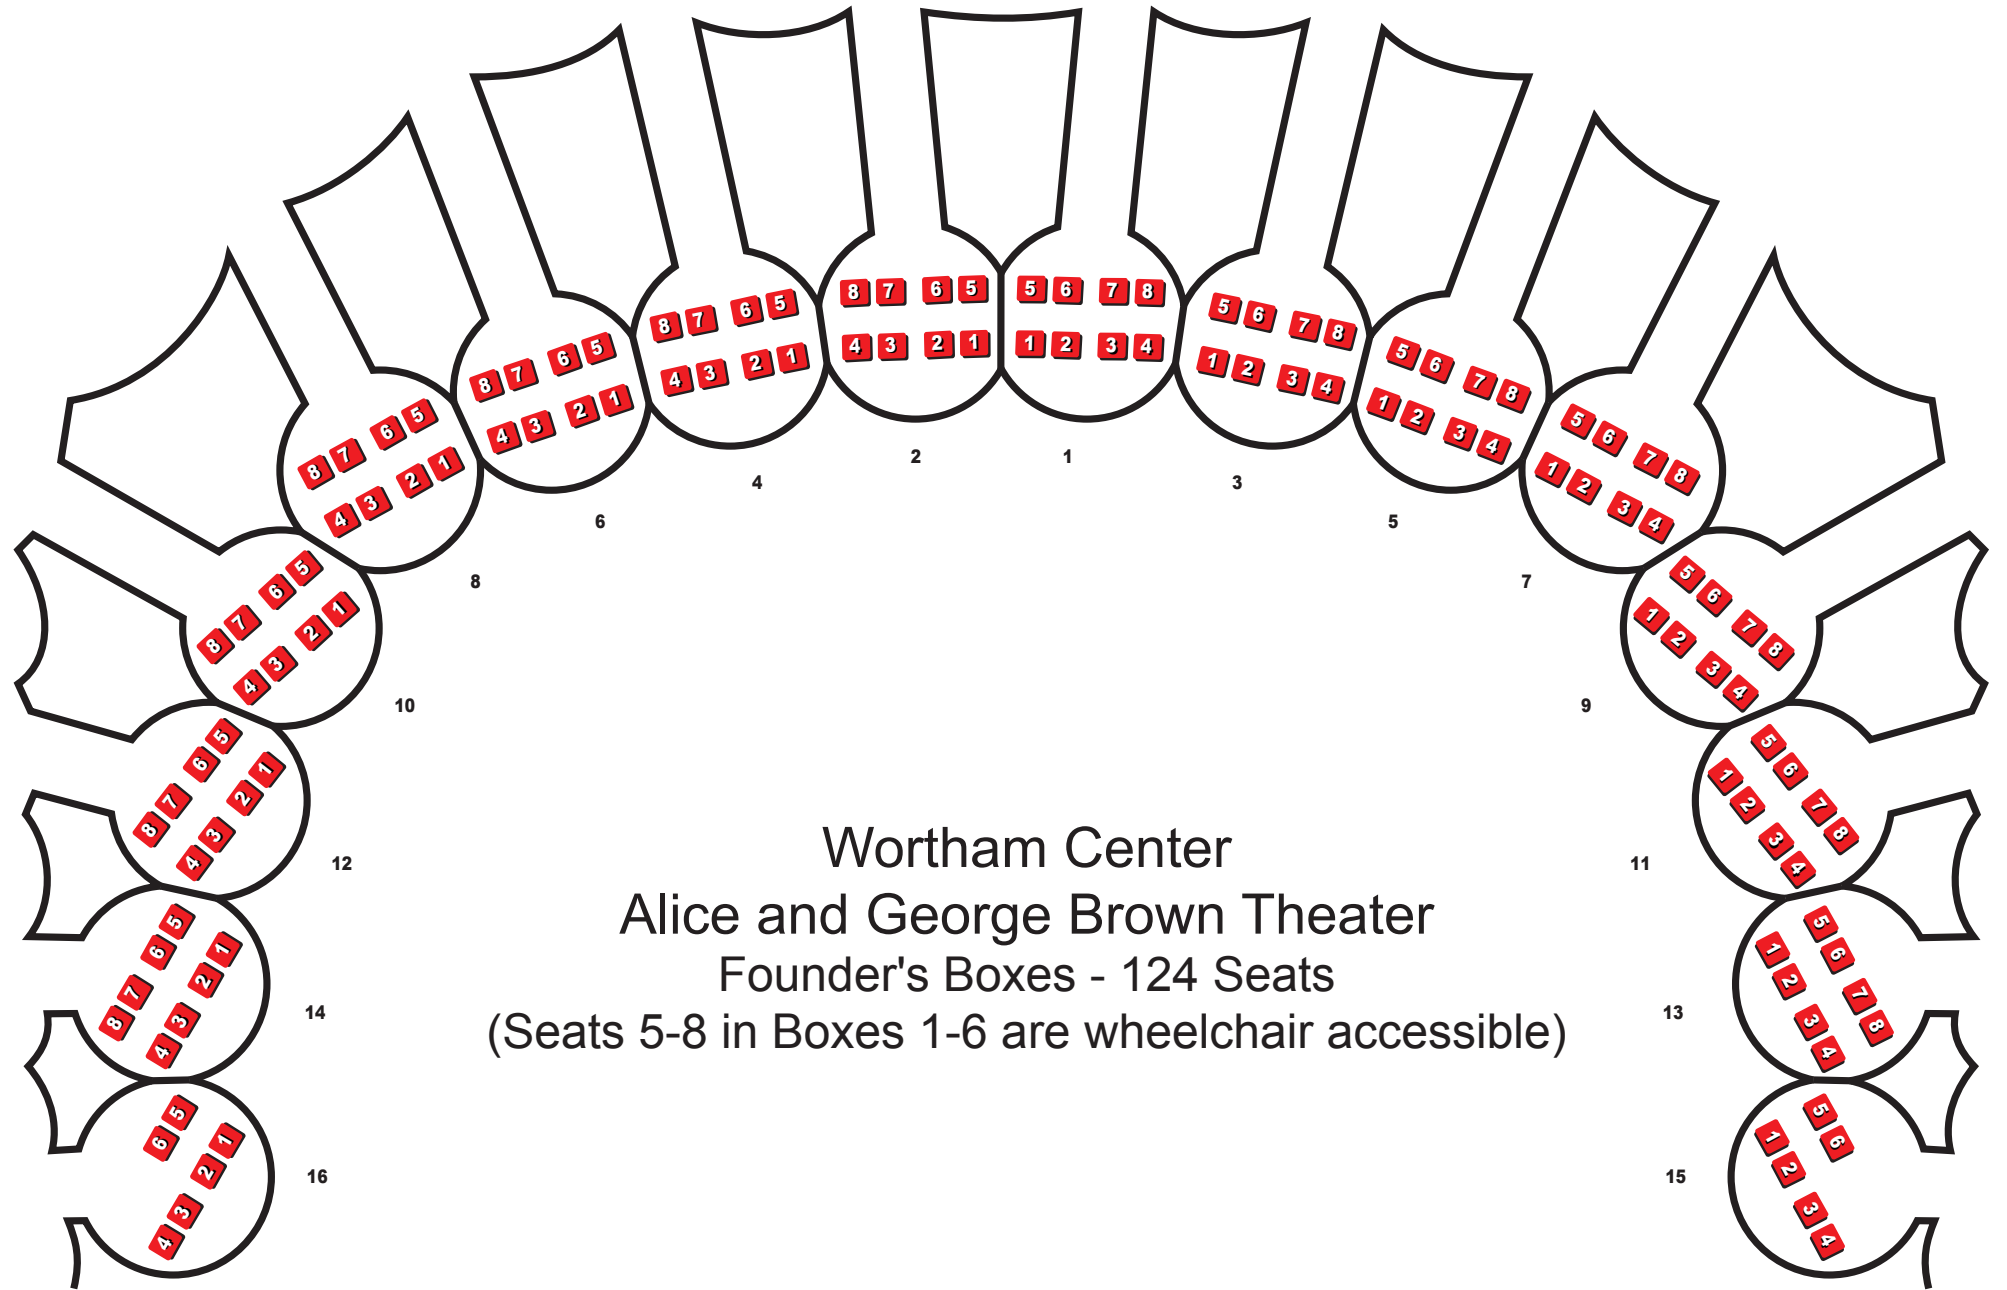

**Alice and George Brown Theater**

Orchestra - 1,167 Seats  
 Orchestra Pit - 70 Seats (Optional)  
 Wheelchair - 8 Spaces  
 \*Wheelchair Companion - 10 Seats  
 Orchestra Total - 1,255

Total Capacity - 2,405

■ - Seats not available for all events.

Wortham Center  
 Alice and George Brown Theater  
 Founder's Boxes - 124 Seats  
 (Seats 5-8 in Boxes 1-6 are wheelchair accessible)